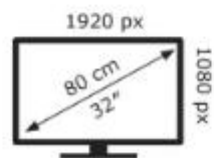

ENERG 

TCL

32V5CX1

27 kWh/1000h

ABCDEF**G**

HDR

50 kWh/1000h

2019/2013