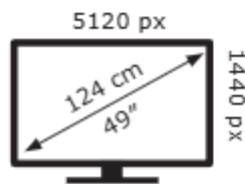

ENERG

Samsung

S49DG954SU

70 kWh/1000h

ABCDEF**G**

HDR

86 kWh/1000h

2019/2013